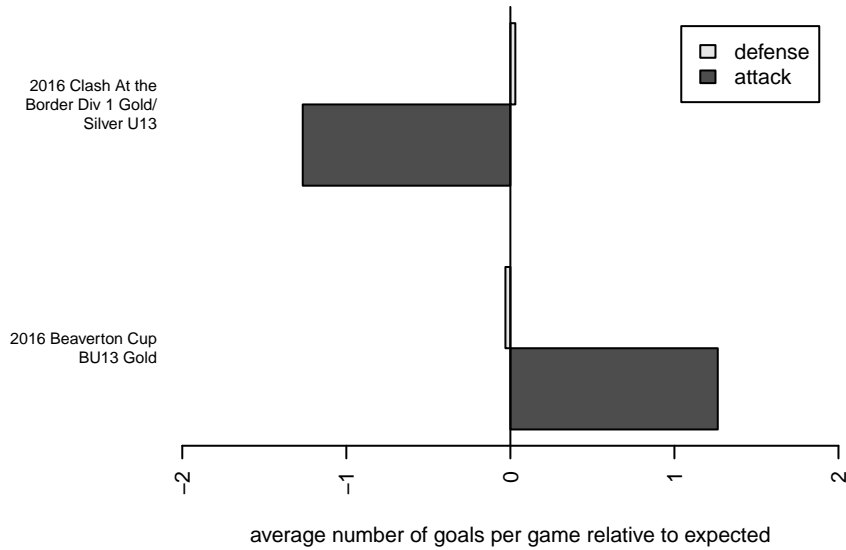

Washington Timbers USSDA Reserves B04

Washington Timbers
 Vancouver, WA
 B04 total strength=1257
 attack=9.73 defense=2.44

alt names used:
 WA Timbers FC B04 DA Reserves
 WTFC B04 DA Reserves

Venues played:
 2016 Clash At the Border Div 1 Gold/Silver U13
 2016 Beaverton Cup BU13 Gold

Washington Timbers USSDA Reserves B04
 Dots are actual minus expected GF (blue circles) and GA (red triangles).
 Blue line is smoothed change in attack strength. Red is smoothed change in defense strength.

**attack and defense variance (black dot)
relative to other teams
and top 10 in region**

**attack and defense rating
relative to others at age
and all opponents in last 13 months**

**attack and defense rating
relative to others at age
and all opponents in last 13 months**

Performance relative to 13 month average

Performance relative to 13 month average

Distribution of opponents
 Red = Lose zone, Blue = Win zone, Green = Even
 Black line separates win/lose zones

lot. A=Neither has attack advantage, B=Opponent has both attack and defense advantage, C=Opponent has both attack and defense disadvantage, D=Both have