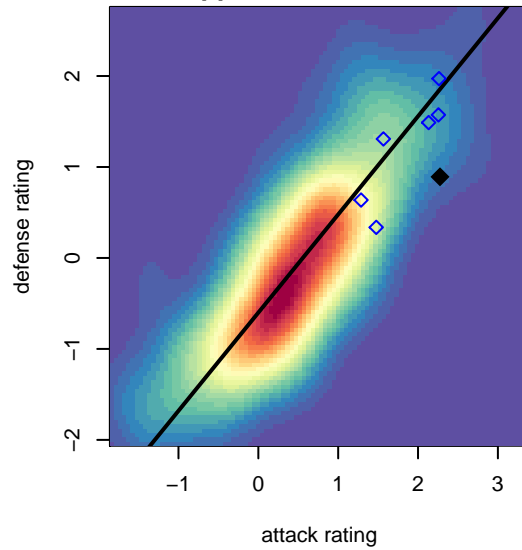

Washington Timbers USSDA Reserves B04

Washington Timbers
 Vancouver, WA
 B04 total strength=1257
 attack=9.73 defense=2.44

alt names used:
 WA Timbers FC B04 DA Reserves
 WTFC B04 DA Reserves

Venues played:
 2016 Clash At the Border Div 1 Gold/Silver U13
 2016 Beaverton Cup BU13 Gold

Washington Timbers USSDA Reserves B04
 Dots are actual minus expected GF (blue circles) and GA (red triangles).
 Blue line is smoothed change in attack strength. Red is smoothed change in defense strength.

**attack and defense variance (black dot)
relative to other teams
and top 10 in region**

**attack and defense rating
relative to others at age
and all opponents in last 13 months**

**attack and defense rating
relative to others at age
and all opponents in last 13 months**

Performance relative to 13 month average

Performance relative to 13 month average

Distribution of opponents
 Red = Lose zone, Blue = Win zone, Green = Even
 Black line separates win/lose zones

lot. A=Neither has attack advantage, B=Opponent has both attack and defense advantage, C=Opponent has both attack and defense disadvantage, D=Both have