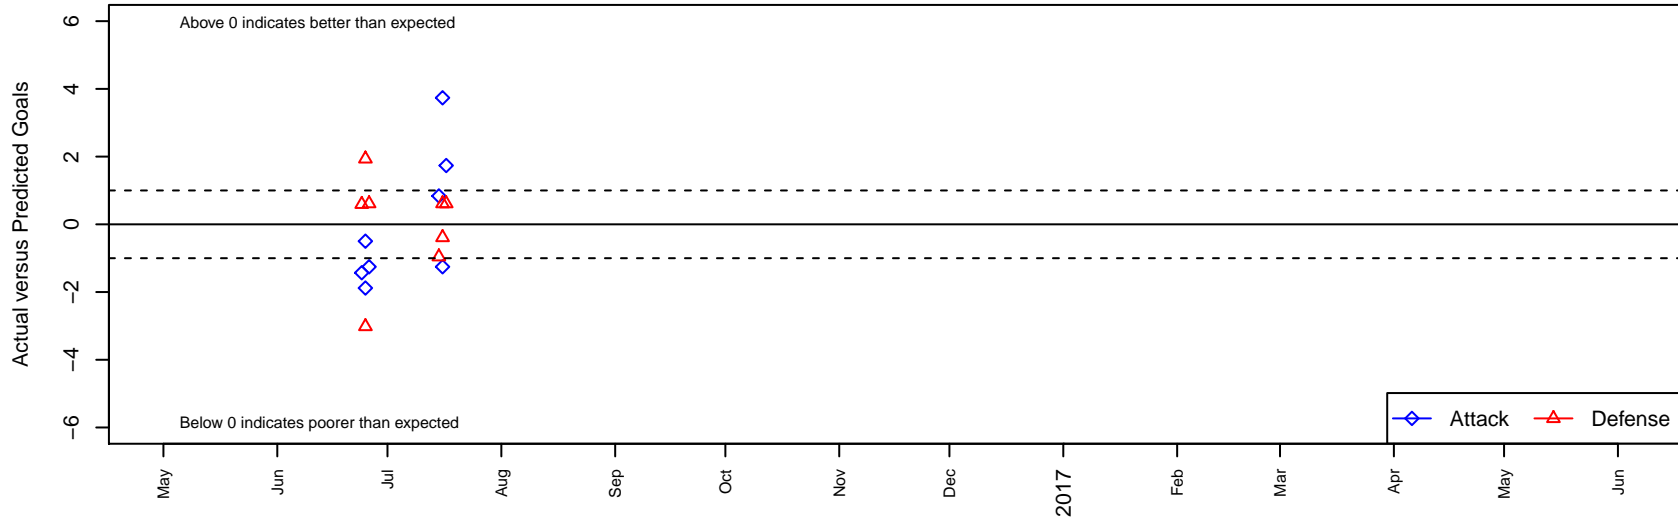

Washington Timbers USSDA Reserves B04

Washington Timbers
 Vancouver, WA
 B04 total strength=1257
 attack=9.73 defense=2.44

alt names used:
 WA Timbers FC B04 DA Reserves
 WTFC B04 DA Reserves

Venues played:
 2016 Clash At the Border Div 1 Gold/Silver U13
 2016 Beaverton Cup BU13 Gold

Washington Timbers USSDA Reserves B04
 Dots are actual minus expected GF (blue circles) and GA (red triangles).
 Blue line is smoothed change in attack strength. Red is smoothed change in defense strength.

**attack and defense variance (black dot)
relative to other teams
and top 10 in region**

**attack and defense rating
relative to others at age
and all opponents in last 13 months**

**attack and defense rating
relative to others at age
and all opponents in last 13 months**

Performance relative to 13 month average

Performance relative to 13 month average

Distribution of opponents
 Red = Lose zone, Blue = Win zone, Green = Even
 Black line separates win/lose zones

lot. A=Neither has attack advantage, B=Opponent has both attack and defense advantage, C=Opponent has both attack and defense disadvantage, D=Both have