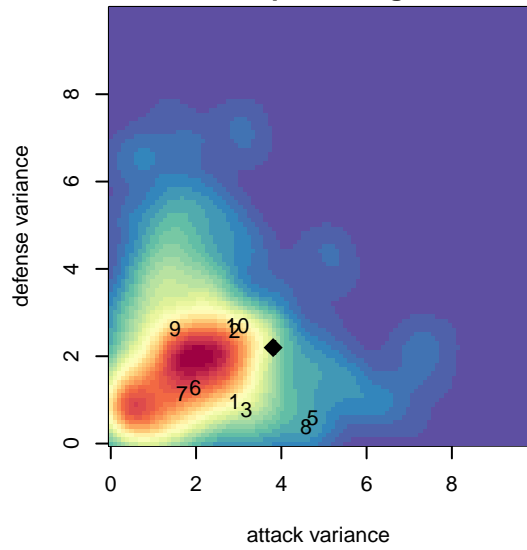

Washington Timbers USSDA Reserves B04

Washington Timbers
 Vancouver, WA
 B04 total strength=1257
 attack=9.73 defense=2.44

alt names used:
 WA Timbers FC B04 DA Reserves
 WTFC B04 DA Reserves

Venues played:
 2016 Clash At the Border Div 1 Gold/Silver U13
 2016 Beaverton Cup BU13 Gold

Washington Timbers USSDA Reserves B04
 Dots are actual minus expected GF (blue circles) and GA (red triangles).
 Blue line is smoothed change in attack strength. Red is smoothed change in defense strength.

**attack and defense variance (black dot)
relative to other teams
and top 10 in region**

**attack and defense rating
relative to others at age
and all opponents in last 13 months**

**attack and defense rating
relative to others at age
and all opponents in last 13 months**

Performance relative to 13 month average

Performance relative to 13 month average

Distribution of opponents
 Red = Lose zone, Blue = Win zone, Green = Even
 Black line separates win/lose zones

lot. A=Neither has attack advantage, B=Opponent has both attack and defense advantage, C=Opponent has both attack and defense disadvantage, D=Both have