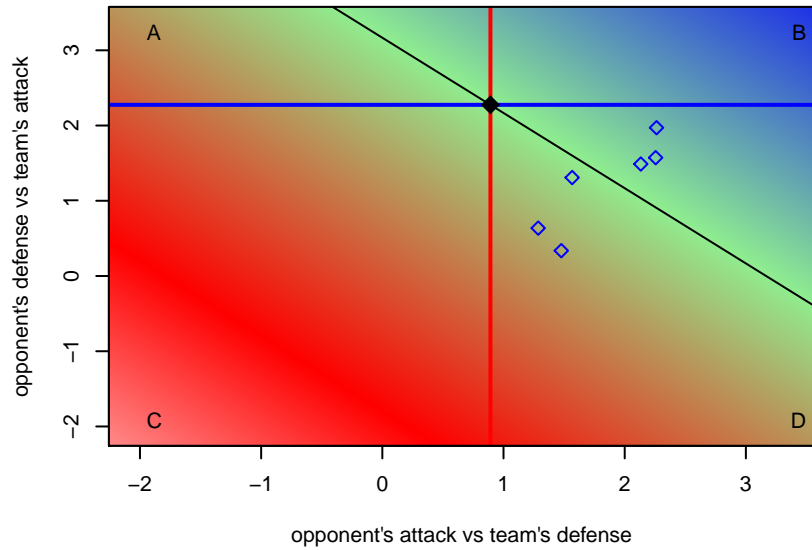

Washington Timbers USSDA Reserves B04
 Dots are actual minus expected GF (blue circles) and GA (red triangles).
 Blue line is smoothed change in attack strength. Red is smoothed change in defense strength.

**attack and defense variance (black dot)
relative to other teams
and top 10 in region**

**attack and defense rating
relative to others at age
and all opponents in last 13 months**

**attack and defense rating
relative to others at age
and all opponents in last 13 months**

Performance relative to 13 month average

Performance relative to 13 month average

Distribution of opponents
 Red = Lose zone, Blue = Win zone, Green = Even
 Black line separates win/lose zones

lot. A=Neither has attack advantage, B=Opponent has both attack and defense advantage, C=Opponent has both attack and defense disadvantage, D=Both have