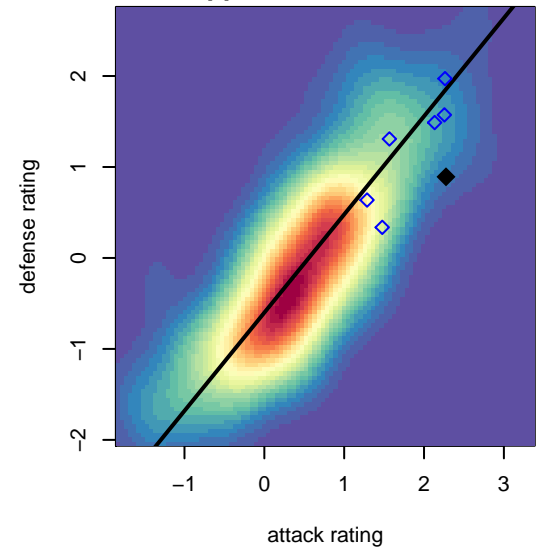

Washington Timbers USSDA Reserves B04

Washington Timbers
 Vancouver, WA
 B04 total strength=1257
 attack=9.73 defense=2.44

alt names used:
 WA Timbers FC B04 DA Reserves
 WTFC B04 DA Reserves

Venues played:
 2016 Clash At the Border Div 1 Gold/Silver U13
 2016 Beaverton Cup BU13 Gold

Washington Timbers USSDA Reserves B04
 Dots are actual minus expected GF (blue circles) and GA (red triangles).
 Blue line is smoothed change in attack strength. Red is smoothed change in defense strength.

**attack and defense variance (black dot)
relative to other teams
and top 10 in region**

**attack and defense rating
relative to others at age
and all opponents in last 13 months**

**attack and defense rating
relative to others at age
and all opponents in last 13 months**

Performance relative to 13 month average

Performance relative to 13 month average

Distribution of opponents
 Red = Lose zone, Blue = Win zone, Green = Even
 Black line separates win/lose zones

lot. A=Neither has attack advantage, B=Opponent has both attack and defense advantage, C=Opponent has both attack and defense disadvantage, D=Both have